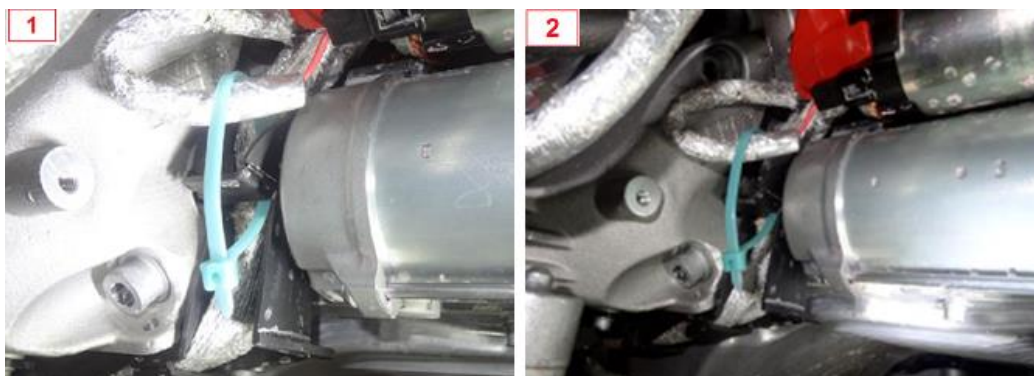

6. Insert the screw (P/N 282392) through the clamp and tighten it in the threaded hole indicated by the red arrow in the illustration below.

7. Tighten the starter wiring harness nut and reallocate the red insulation cover shown in the illustrations below.

NOTE: Ensure that cover is correctly placed on starter electrode.

8. Insert the cable tie through the duct and the starter motor connector then tighten the cable tie. After tightening, cut the cable tie as shown in illustrations (following illustration sequence steps 1 through 4) below.