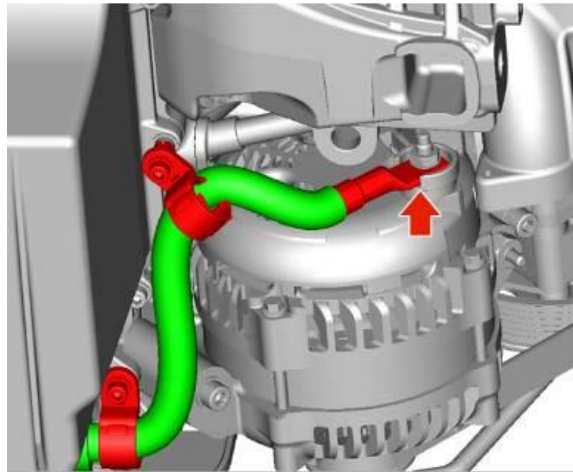

9. Reconnect the power cable to the alternator on the proper site indicated by the red arrow (the picture does not show the cover in order to better display the procedure).